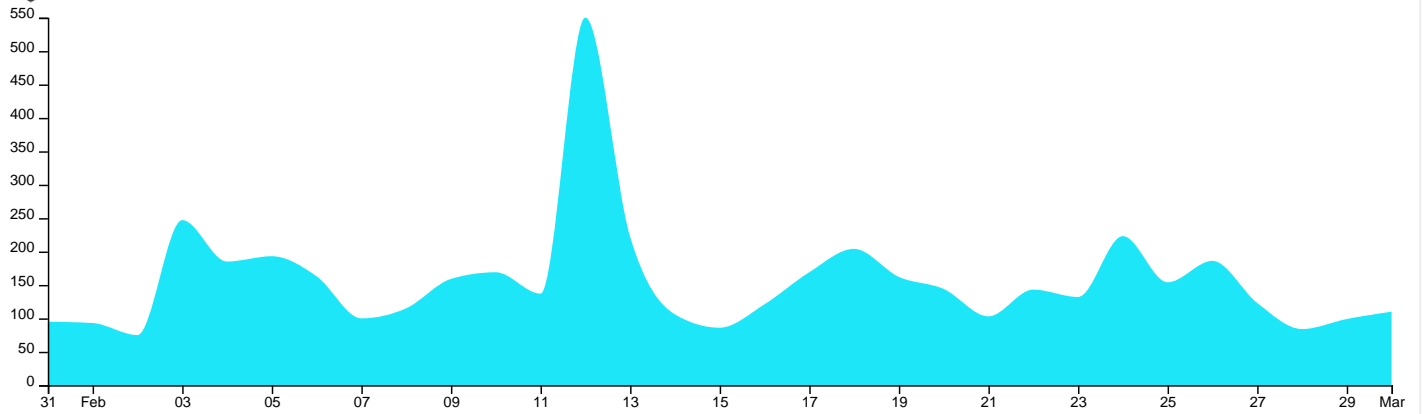

Page Views

Clicks to Call	17
Clicks to Directions	2

4,852
Monthly Views

184,129
Lifetime Views

Mobile Monthly Page Views

57%

Desktop Monthly Page Views

43%

Monthly Page Views Traffic Sources

SEARCH 50% REFERRAL 22% DIRECT 26%

Top 3 Locations

Tuscaloosa	528 PAGE VIEWS	10.88% % OF ALL VIEWS
Atlanta	354 PAGE VIEWS	7.30% % OF ALL VIEWS
Birmingham	234 PAGE VIEWS	4.82% % OF ALL VIEWS

A concise, well organized navigation bar makes it easy for your customer to find exactly what they are looking for. When visitors see a solution to their need right away, they are much less likely to hit the back button.