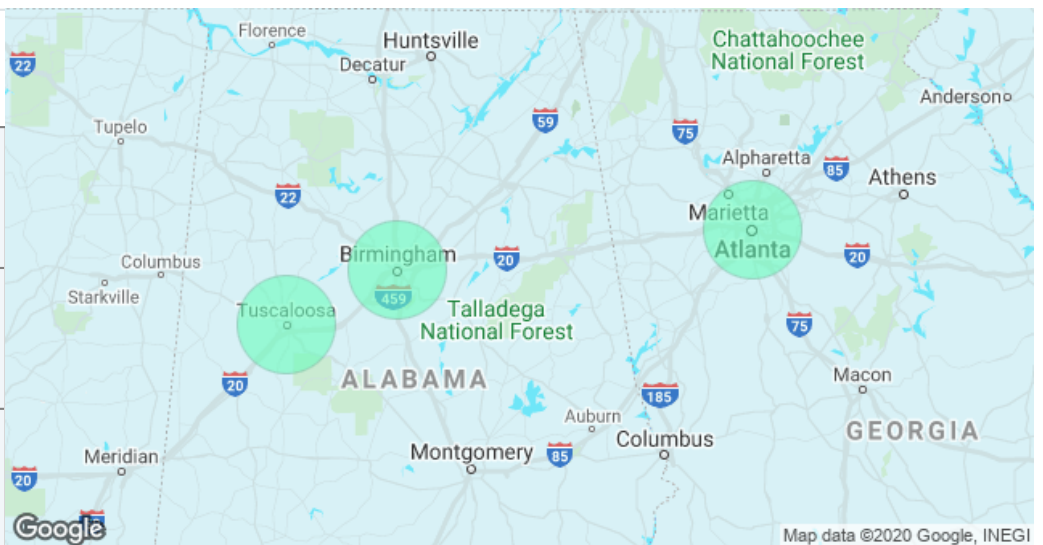

Page Views

Clicks to Call	17
Clicks to Directions	2

4,852
Monthly Views

184,129
Lifetime Views

Mobile Monthly Page Views

57%

Desktop Monthly Page Views

43%

Monthly Page Views Traffic Sources

SEARCH 50% REFERRAL 22% DIRECT 26%

Top 3 Locations

Tuscaloosa	528 PAGE VIEWS	10.88% % OF ALL VIEWS
Atlanta	354 PAGE VIEWS	7.30% % OF ALL VIEWS
Birmingham	234 PAGE VIEWS	4.82% % OF ALL VIEWS