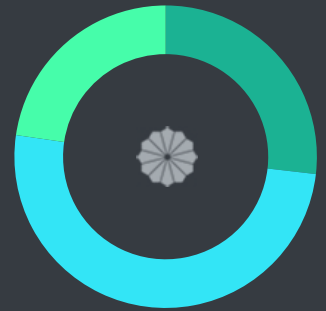

Page Views

Clicks to Call	17
Clicks to Directions	2

4,852
Monthly Views

184,129
Lifetime Views

Mobile Monthly Page Views

57%

Desktop Monthly Page Views

43%

Monthly Page Views Traffic Sources

SEARCH 50% REFERRAL 22% DIRECT 26%

Top 3 Locations

Tuscaloosa	528 PAGE VIEWS	10.88% % OF ALL VIEWS
Atlanta	354 PAGE VIEWS	7.30% % OF ALL VIEWS
Birmingham	234 PAGE VIEWS	4.82% % OF ALL VIEWS