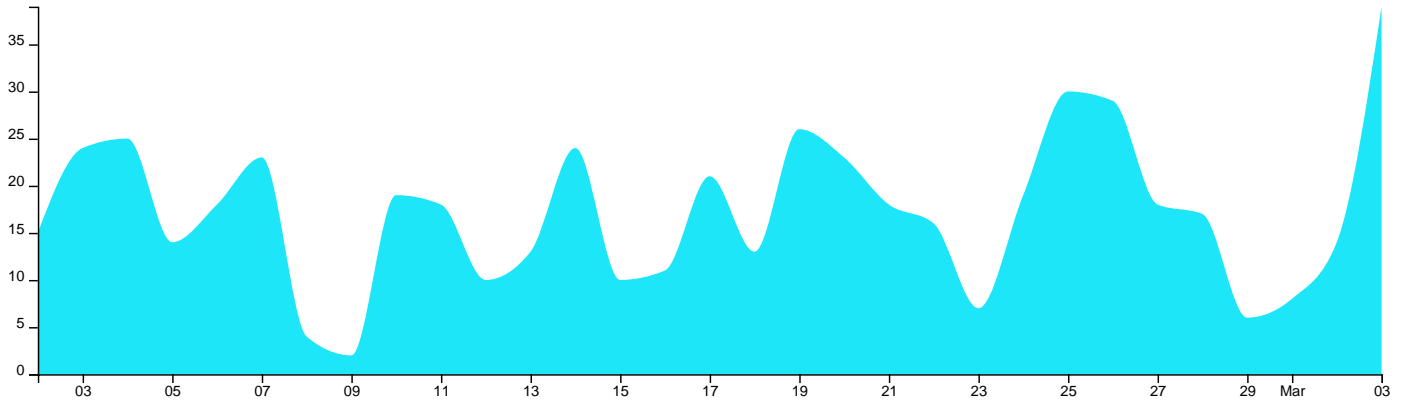

WEBSITE REPORT

FEBRUARY 9 - MARCH 10, 2020

 Page Views

 Clicks to Call	6
 Clicks to Directions	2

534
Monthly Views

18,063
Lifetime Views

 Mobile Monthly Page Views

 Desktop Monthly Page Views

Monthly Page Views Traffic Sources

SEARCH 72% REFERRAL 6% DIRECT 21%

Top 3 Locations

New York	176 PAGE VIEWS	32.96% % OF ALL VIEWS
Charlotte	135 PAGE VIEWS	25.28% % OF ALL VIEWS
Tucson	11 PAGE VIEWS	2.06% % OF ALL VIEWS

A concise, well organized navigation bar makes it easy for your customer to find exactly what they are looking for. When visitors see a solution to their need right away, they are much less likely to hit the back button.