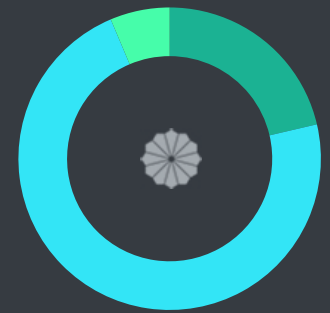

WEBSITE REPORT

FEBRUARY 9 - MARCH 10, 2020

 Page Views

 Clicks to Call	6
 Clicks to Directions	2

534
Monthly Views

18,063
Lifetime Views

 Mobile Monthly Page Views

 Desktop Monthly Page Views

Monthly Page Views Traffic Sources

SEARCH 72% REFERRAL 6% DIRECT 21%

Top 3 Locations

New York	176 PAGE VIEWS	32.96% % OF ALL VIEWS
Charlotte	135 PAGE VIEWS	25.28% % OF ALL VIEWS
Tucson	11 PAGE VIEWS	2.06% % OF ALL VIEWS