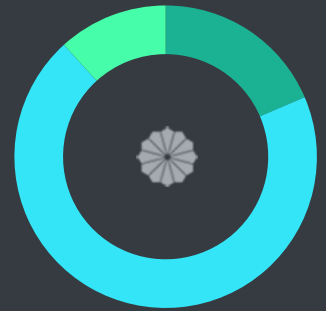

 Page Views

	Clicks to Call	0
	Clicks to Directions	0

264
Monthly Views

9,294
Lifetime Views

 Mobile Monthly Page Views

 Desktop Monthly Page Views

Monthly Page Views Traffic Sources

SEARCH 69% REFERRAL 11% DIRECT 18%

Top 3 Locations

Oneonta	71 PAGE VIEWS	26.89% % OF ALL VIEWS
New York	24 PAGE VIEWS	9.09% % OF ALL VIEWS
Charlotte	20 PAGE VIEWS	7.58% % OF ALL VIEWS

A concise, well organized navigation bar makes it easy for your customer to find exactly what they are looking for. When visitors see a solution to their need right away, they are much less likely to hit the back button.