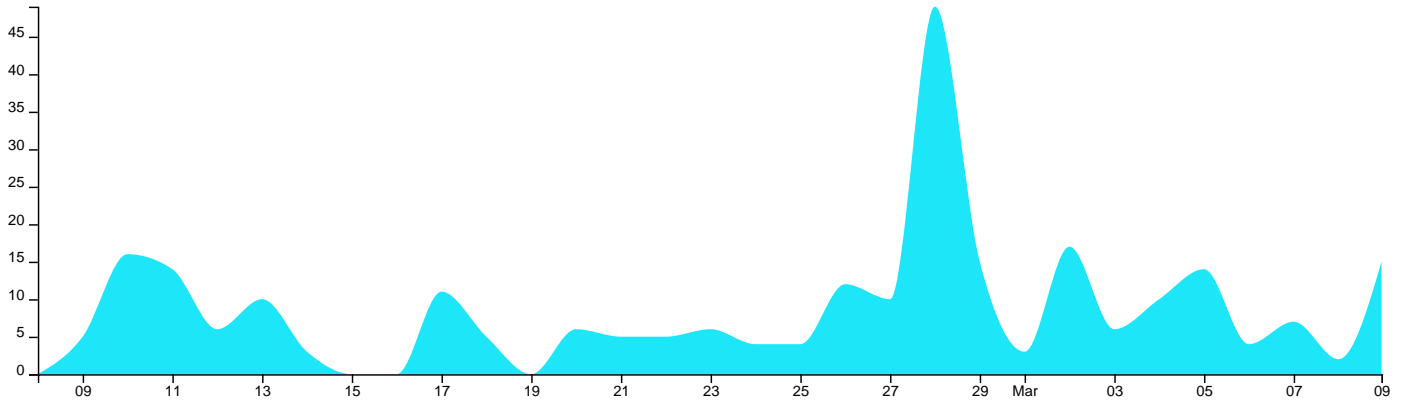

 Page Views

	Clicks to Call	0
	Clicks to Directions	0

264
Monthly Views

9,294
Lifetime Views

 Mobile Monthly Page Views

 Desktop Monthly Page Views

Monthly Page Views Traffic Sources

SEARCH 69% REFERRAL 11% DIRECT 18%

Top 3 Locations

Oneonta	71 PAGE VIEWS	26.89% % OF ALL VIEWS
New York	24 PAGE VIEWS	9.09% % OF ALL VIEWS
Charlotte	20 PAGE VIEWS	7.58% % OF ALL VIEWS

A concise, well organized navigation bar makes it easy for your customer to find exactly what they are looking for. When visitors see a solution to their need right away, they are much less likely to hit the back button.