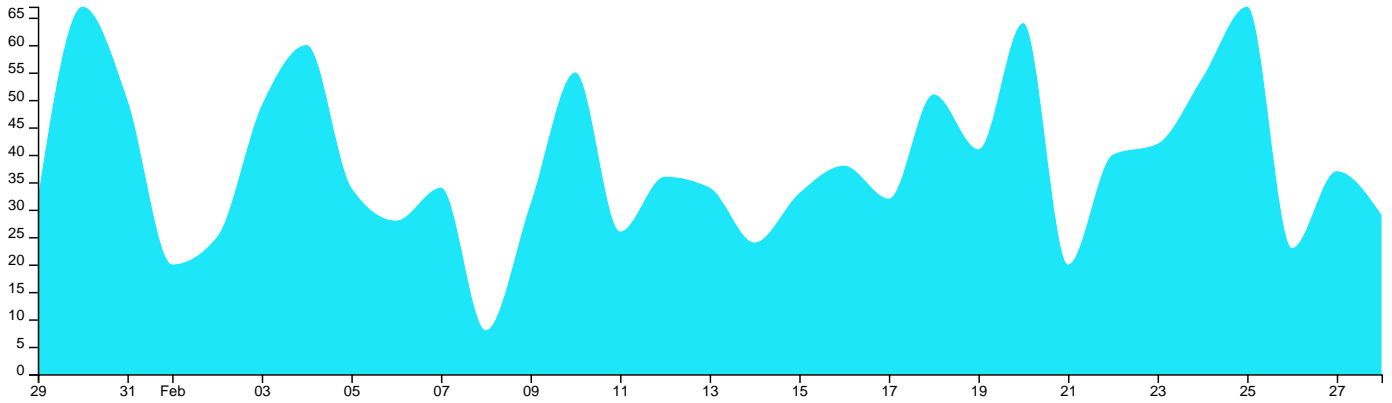

WEBSITE REPORT

FEBRUARY 9 - MARCH 10, 2020

 Page Views

	Clicks to Call	7
	Clicks to Directions	0

1,184
Monthly Views

21,086
Lifetime Views

 Mobile Monthly Page Views

 Desktop Monthly Page Views

Monthly Page Views Traffic Sources

SEARCH 83% REFERRAL 5% DIRECT 11%

Top 3 Locations

Oklahoma City	501 PAGE VIEWS	42.31% % OF ALL VIEWS
Dallas	103 PAGE VIEWS	8.70% % OF ALL VIEWS
Edmond	95 PAGE VIEWS	8.02% % OF ALL VIEWS

A concise, well organized navigation bar makes it easy for your customer to find exactly what they are looking for. When visitors see a solution to their need right away, they are much less likely to hit the back button.