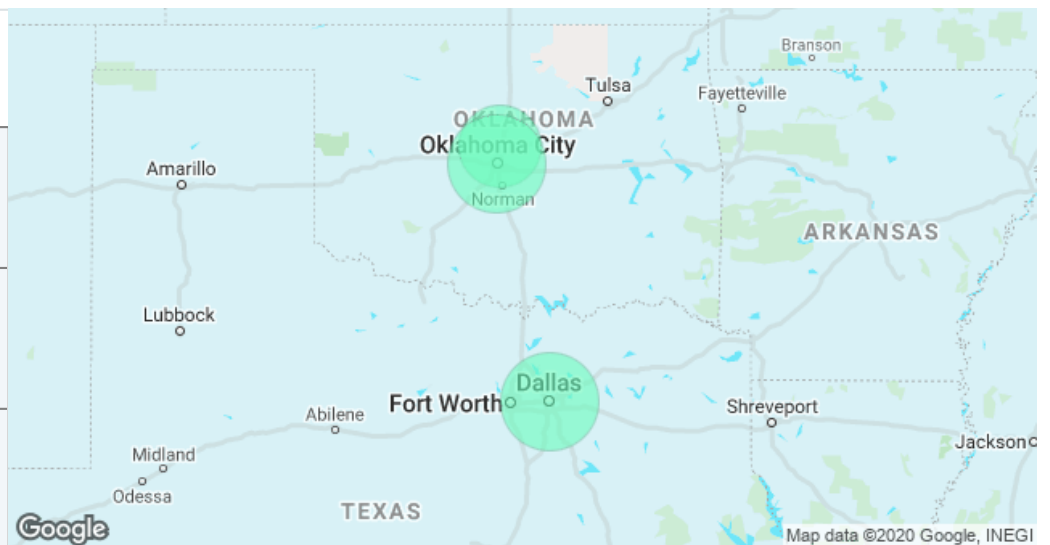

WEBSITE REPORT

FEBRUARY 9 - MARCH 10, 2020

 Page Views

	Clicks to Call	7
	Clicks to Directions	0

1,184
Monthly Views

21,086
Lifetime Views

 Mobile Monthly Page Views

 Desktop Monthly Page Views

Monthly Page Views Traffic Sources

SEARCH 83% REFERRAL 5% DIRECT 11%

Top 3 Locations

Oklahoma City	501 PAGE VIEWS	42.31% % OF ALL VIEWS
Dallas	103 PAGE VIEWS	8.70% % OF ALL VIEWS
Edmond	95 PAGE VIEWS	8.02% % OF ALL VIEWS