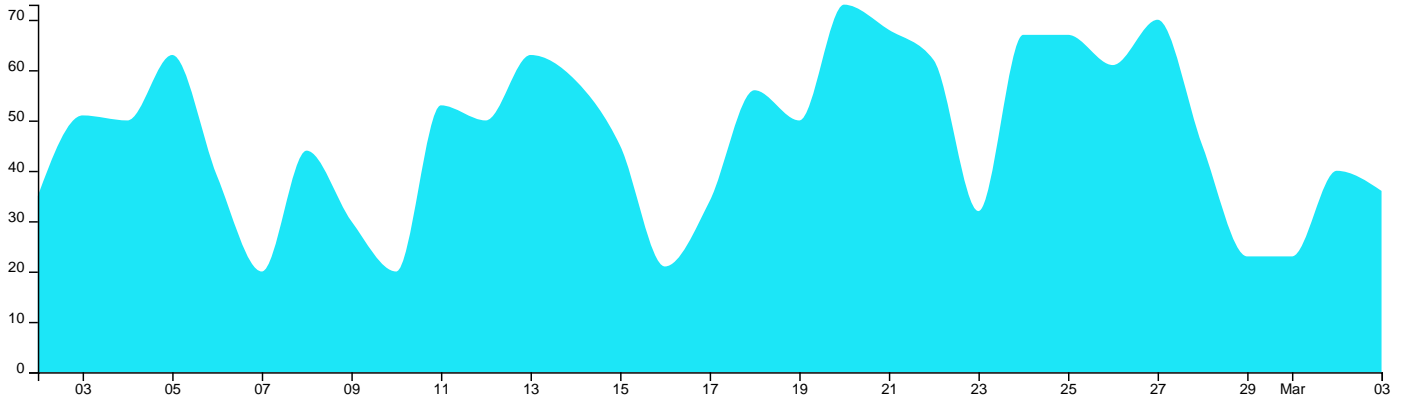

WEBSITE REPORT

FEBRUARY 9 - MARCH 10, 2020

 Page Views

 Clicks to Call	54
 Clicks to Directions	0

1,449
Monthly Views

122,015
Lifetime Views

 Mobile Monthly Page Views

 Desktop Monthly Page Views

Monthly Page Views Traffic Sources

SEARCH 70% REFERRAL 9% DIRECT 20%

Top 3 Locations

Beacon		
205 PAGE VIEWS	14.15%	% OF ALL VIEWS
New York		
197 PAGE VIEWS	13.60%	% OF ALL VIEWS
Hopewell Junction		
122 PAGE VIEWS	8.42%	% OF ALL VIEWS

A concise, well organized navigation bar makes it easy for your customer to find exactly what they are looking for. When visitors see a solution to their need right away, they are much less likely to hit the back button.