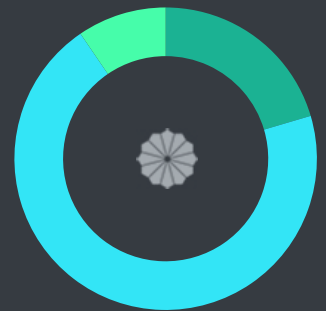

WEBSITE REPORT

FEBRUARY 9 - MARCH 10, 2020

 Page Views

 Clicks to Call	54
 Clicks to Directions	0

1,449
Monthly Views

122,015
Lifetime Views

 Mobile Monthly Page Views

 Desktop Monthly Page Views

Monthly Page Views Traffic Sources

SEARCH 70% REFERRAL 9% DIRECT 20%

Top 3 Locations

Beacon		
205 PAGE VIEWS	14.15%	% OF ALL VIEWS
New York		
197 PAGE VIEWS	13.60%	% OF ALL VIEWS
Hopewell Junction		
122 PAGE VIEWS	8.42%	% OF ALL VIEWS