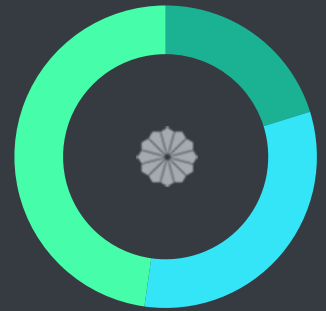

 Page Views

 Clicks to Call	15
 Clicks to Directions	4

2,184
Monthly Views

60,264
Lifetime Views

 Mobile Monthly Page Views

63%

 Desktop Monthly Page Views

37%

Monthly Page Views Traffic Sources

SEARCH 32% REFERRAL 47% DIRECT 20%

Top 3 Locations

Charlotte	527 PAGE VIEWS	24.13% % OF ALL VIEWS
Columbia	308 PAGE VIEWS	14.10% % OF ALL VIEWS
Atlanta	205 PAGE VIEWS	9.39% % OF ALL VIEWS