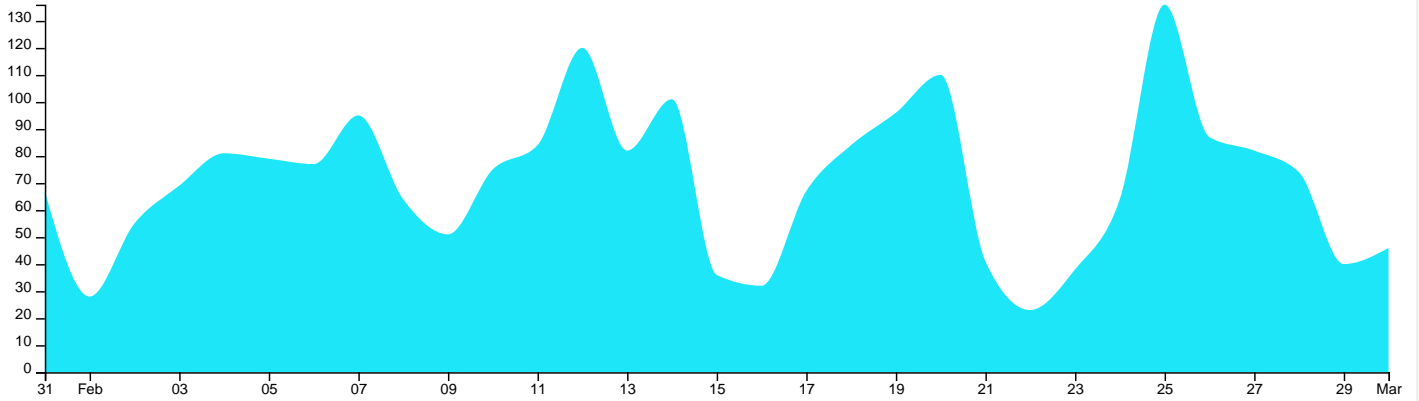

 Page Views

 Clicks to Call	15
 Clicks to Directions	4

2,184
Monthly Views

60,264
Lifetime Views

 Mobile Monthly Page Views

63%

 Desktop Monthly Page Views

37%

Monthly Page Views Traffic Sources

SEARCH 32% REFERRAL 47% DIRECT 20%

Top 3 Locations

Charlotte	527 PAGE VIEWS	24.13% % OF ALL VIEWS
Columbia	308 PAGE VIEWS	14.10% % OF ALL VIEWS
Atlanta	205 PAGE VIEWS	9.39% % OF ALL VIEWS