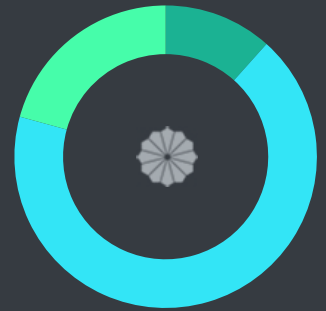

WEBSITE REPORT

FEBRUARY 9 - MARCH 10, 2020

Page Views

Clicks to Call	8
Clicks to Directions	0

680
Monthly Views

16,431
Lifetime Views

Mobile Monthly Page Views

67%

Desktop Monthly Page Views

33%

Monthly Page Views Traffic Sources

SEARCH 67% REFERRAL 20% DIRECT 11%

Top 3 Locations

New York	116 PAGE VIEWS	17.06% % OF ALL VIEWS
Middletown	97 PAGE VIEWS	14.26% % OF ALL VIEWS
Long Branch	58 PAGE VIEWS	8.53% % OF ALL VIEWS