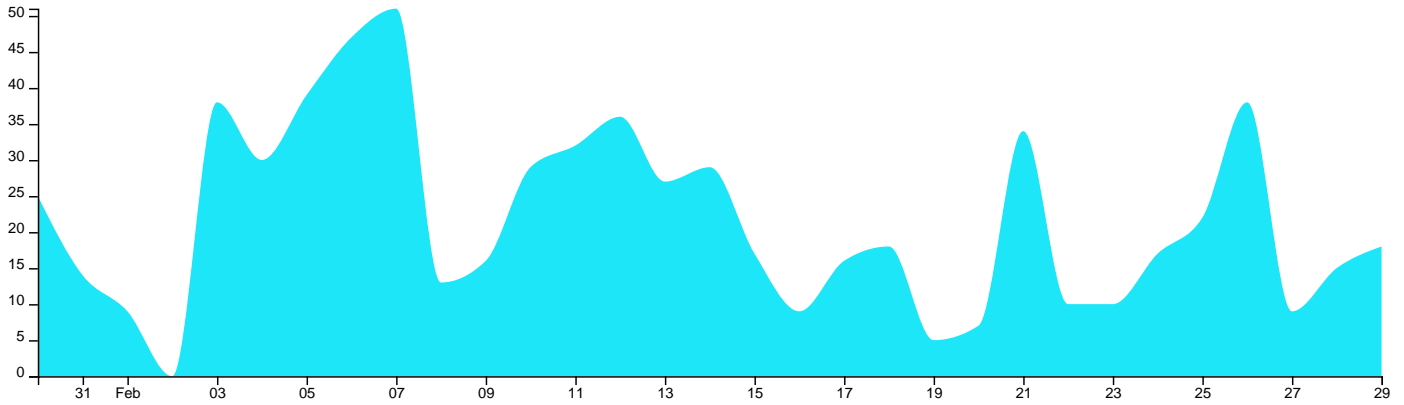

WEBSITE REPORT

FEBRUARY 9 - MARCH 10, 2020

Page Views

Clicks to Call	8
Clicks to Directions	0

680
Monthly Views

16,431
Lifetime Views

Mobile Monthly Page Views

67%

Desktop Monthly Page Views

33%

Monthly Page Views Traffic Sources

SEARCH 67% REFERRAL 20% DIRECT 11%

Top 3 Locations

New York	116 PAGE VIEWS	17.06% % OF ALL VIEWS
Middletown	97 PAGE VIEWS	14.26% % OF ALL VIEWS
Long Branch	58 PAGE VIEWS	8.53% % OF ALL VIEWS

A concise, well organized navigation bar makes it easy for your customer to find exactly what they are looking for. When visitors see a solution to their need right away, they are much less likely to hit the back button.