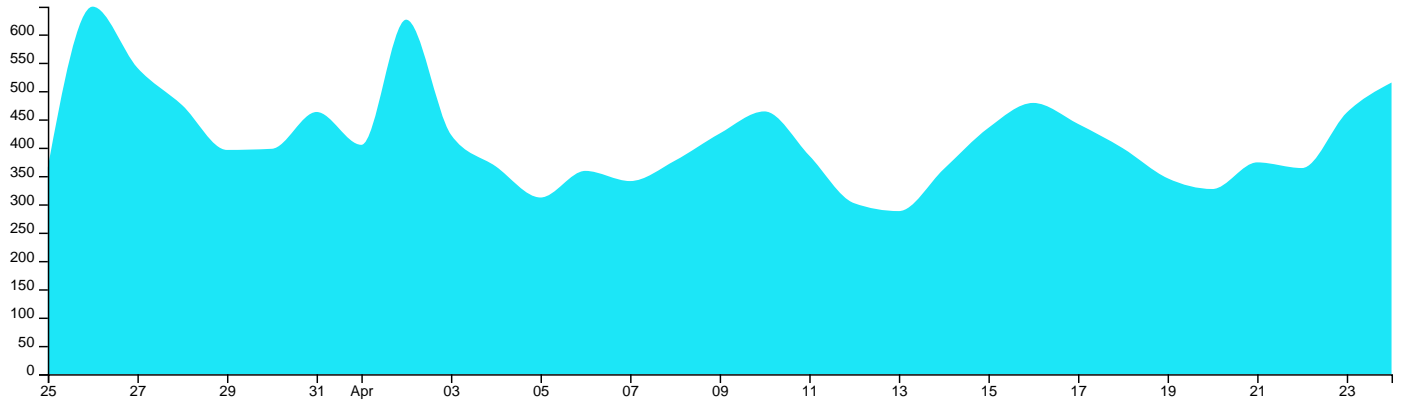

WEBSITE REPORT

APRIL 4 - MAY 4, 2021

 Page Views

	Clicks to Call	675
	Clicks to Directions	232

12,867
Monthly Views

409,576
Lifetime Views

 Mobile Monthly Page Views

 Desktop Monthly Page Views

Monthly Page Views Traffic Sources

SEARCH 54% REFERRAL 29% DIRECT 15%

Top 3 Locations

Lansing	2565 PAGE VIEWS	19.93% % OF ALL VIEWS
Detroit	1485 PAGE VIEWS	11.54% % OF ALL VIEWS
East Lansing	1306 PAGE VIEWS	10.15% % OF ALL VIEWS